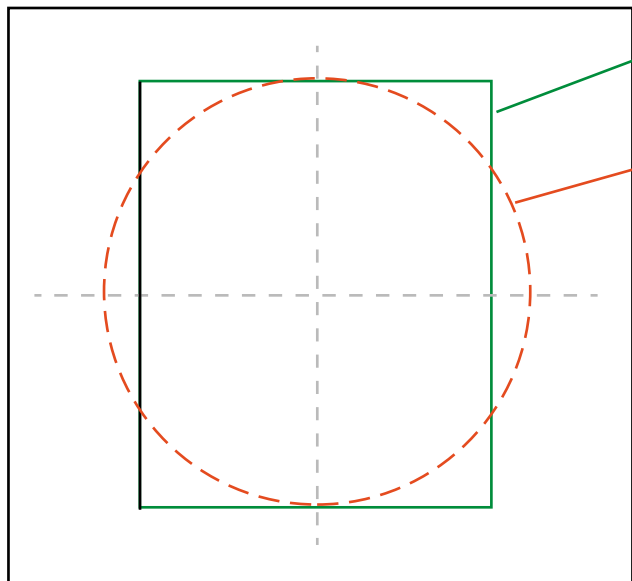

SLINKY PRINT - DIMENSIONS FOR IMPRINT

#100 Classic / #104 Color Metal / #104C Custom Color Metal

Preferred:
1.38 in wide x 1.75 in high

Maximum:
1.75 in diameter

**#115 Junior Plastic / #115D Junior Daybright Plastic /
#115TC Junior Two Color Plastic / #119 Junior Custom Color Plastic**

Preferred:
1.13 in wide x 1.13 in high

Maximum:
1.38 in diameter

**#110 Large Plastic / #115D Large Daybright Plastic /
#110TC Large Two Color Plastic / #122 Large Custom Color Plastic**

Preferred:
1.83 in wide x 2.22 in high

Maximum:
2.22 in diameter

NOTE: The final dimensions of the imprint will be determined by the shape and proportions of the art being used.

For additional information regarding imprint specifications, contact: